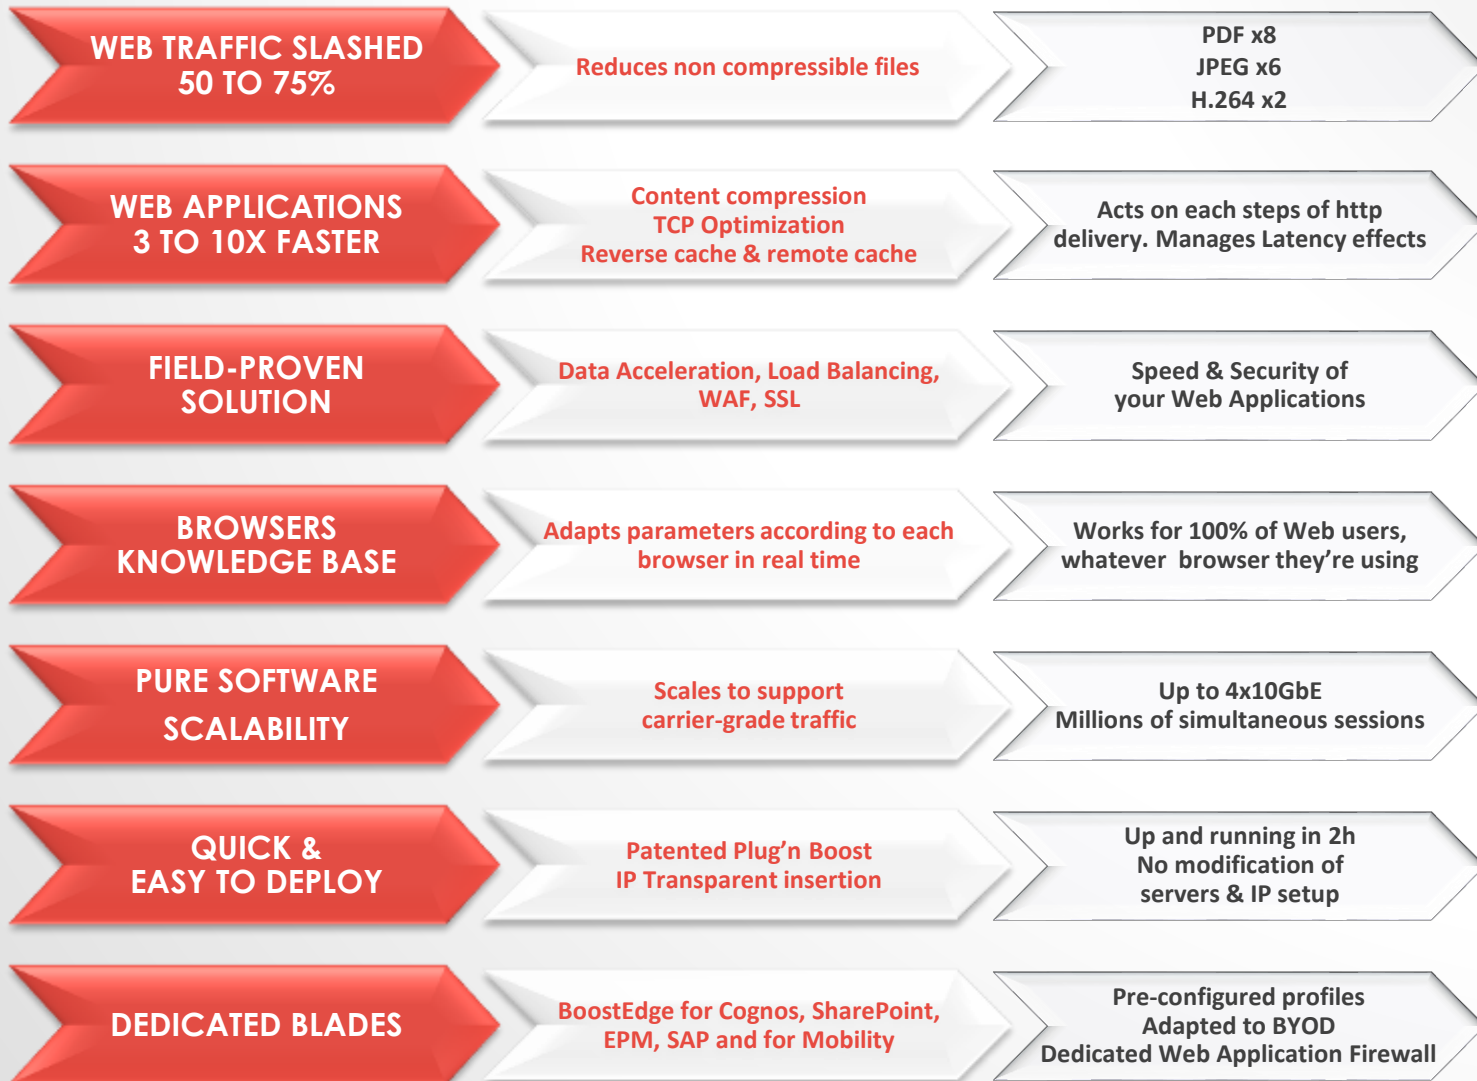

BOOSTEDGE KEY DIFFERENTIATORS