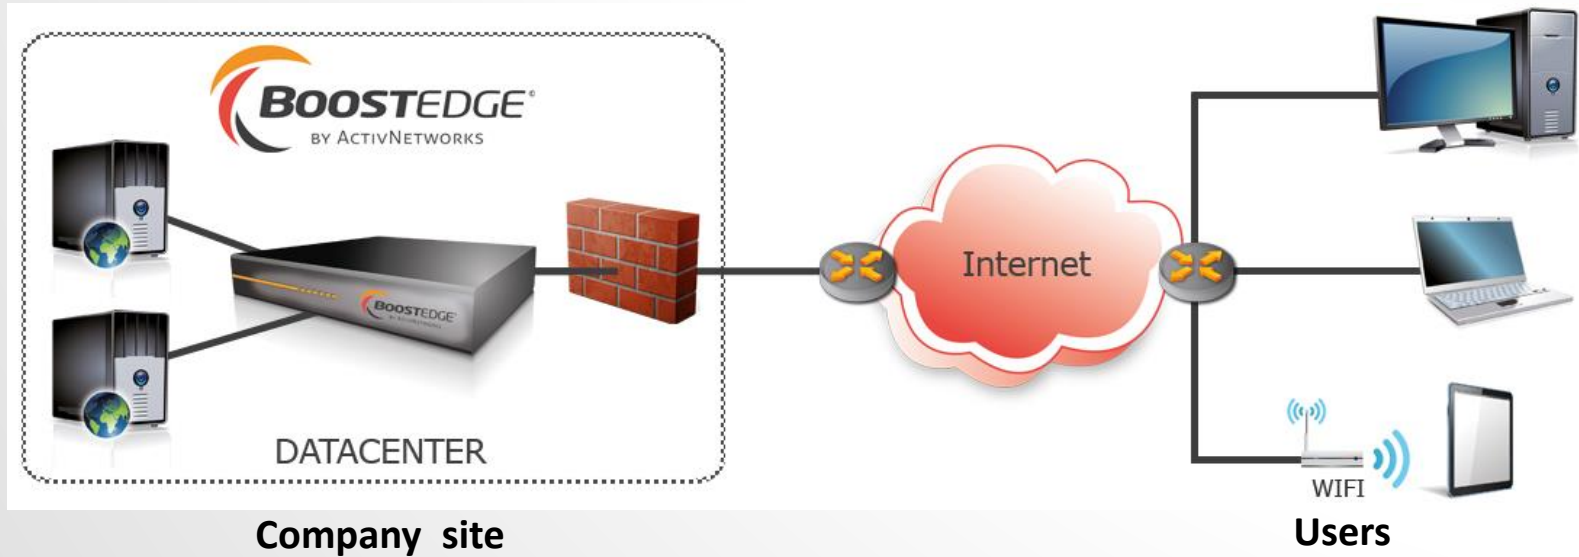

ACTIVNETWORKS

BOOSTEDGE: ASYMETRIC ACCELERATION APPLIANCE

50% à 75%
less traffic

Web responses Time
Web **3 to 10x**
faster

Clientless acceleration:

Works on any network, no need to add a software on the browsing device