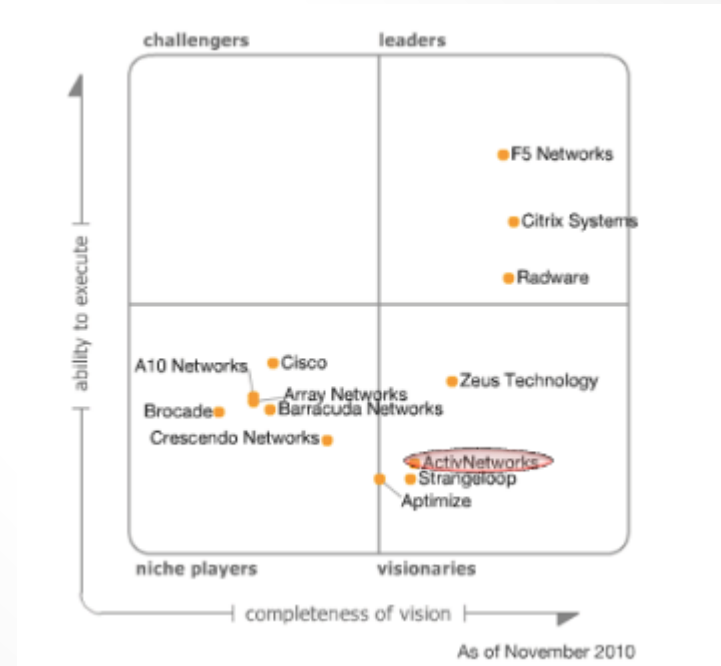

ACTIVNETWORKS BOOSTEDGE AWARDED FOR ITS SOLUTIONS

Info-Tech Research Group
 Application Delivery Controller Vendor
 Shortlist Tool, 2012

Criterion
 Strategy
 Product Feature
 Product Architecture

RedHerring
 Top 100 Europe & Global, 12-2011