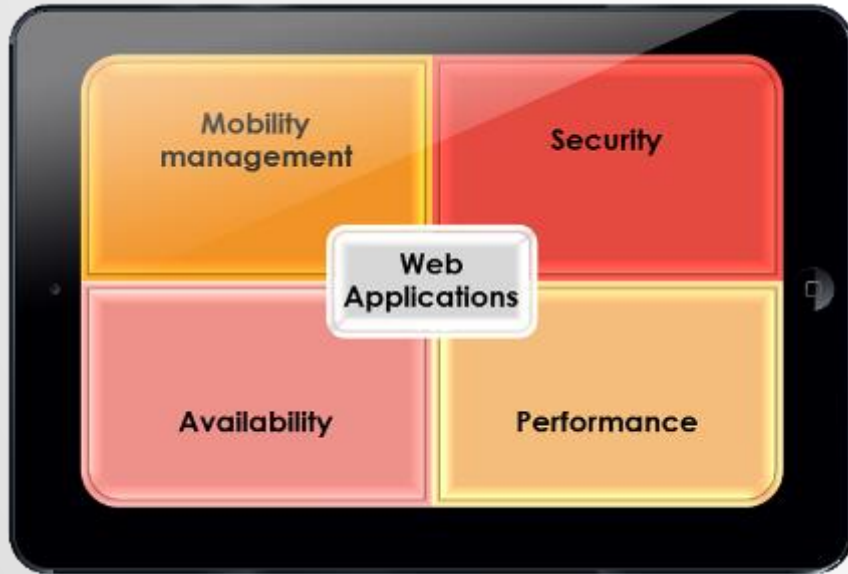

ACTIVNETWORKS

OUR VALUE PROPOSITION

Our Mission

HELP ENTERPRISES REALIZE THE POTENTIAL
OF THE MOBILE INTERNET WORLD