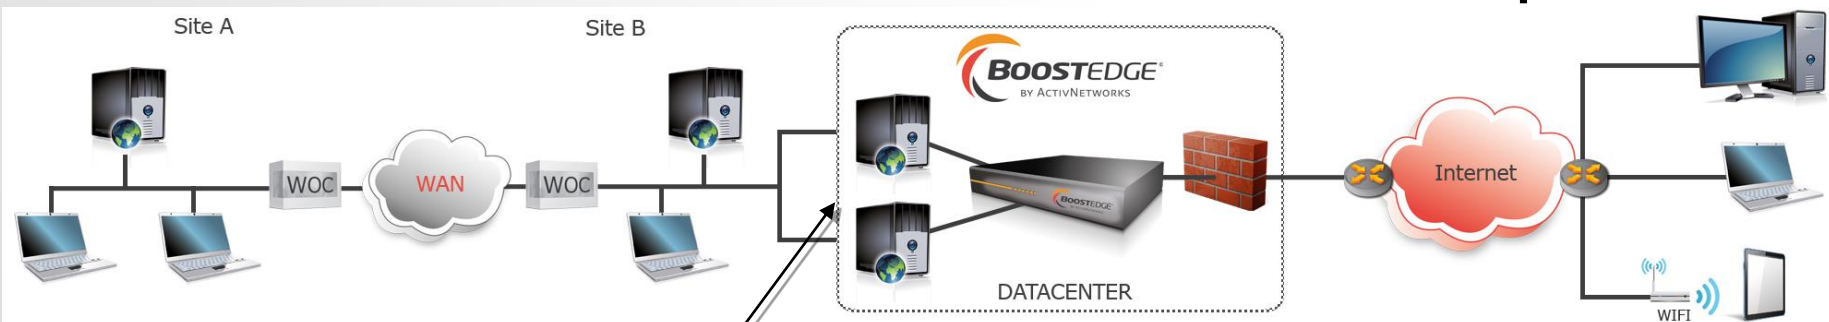

ACTIVNETWORKS BOOSTEDGE IS AN ADC

WOC

WAN Optimization Controller

- 1 equipment at each end
- Multi-flow / multi-protocols
- Works on layer 4 (Transport IP)

ADC

Application Delivery Controller

- 1 equipment server side, Clientless
- HTTP/HTTPS flow
- Works on layer 7 (IP Application)
- Acceleration, compression,

WOC & ADC are
complementary solutions